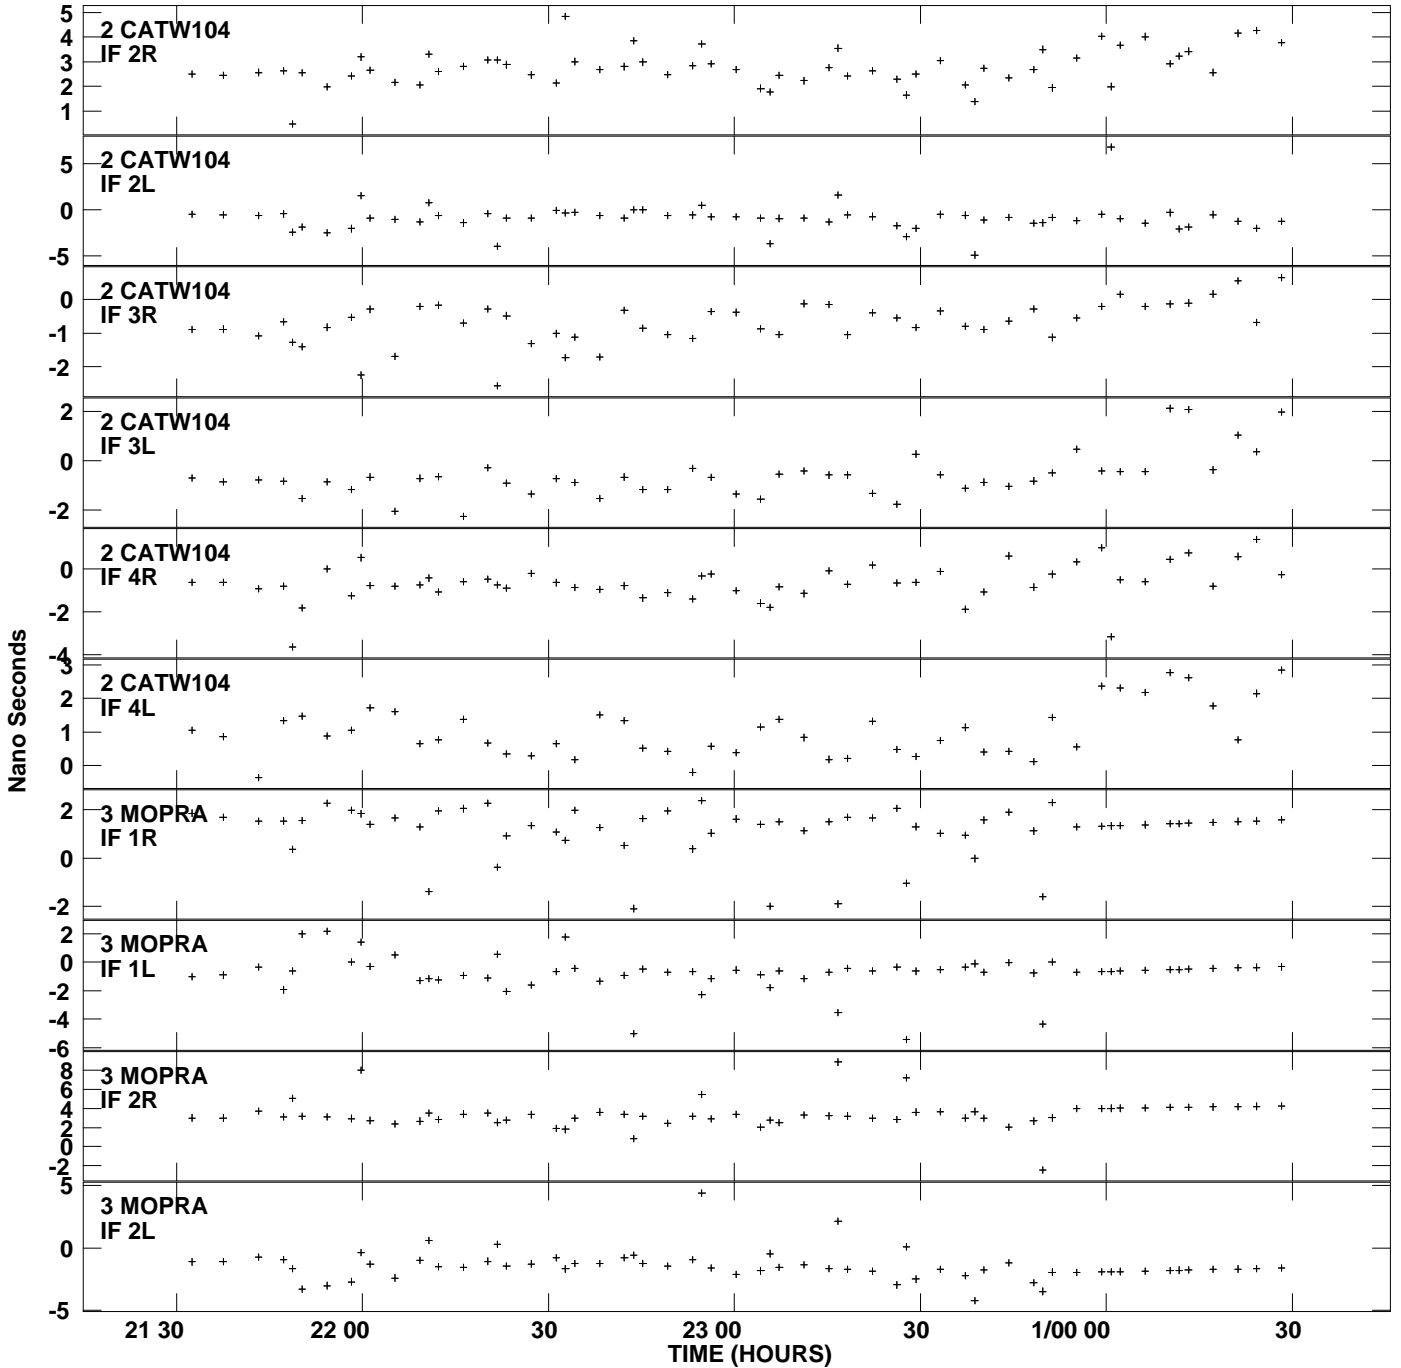

Plot file version 1 created 29-JUL-2009 11:11:25
Delay vs UTC time for V277B_2.UVDATA.1
SN 1 Rpol & Lpol IF 1 - 4

Plot file version 2 created 29-JUL-2009 11:11:25
Delay vs UTC time for V277B_2.UVDATA.1
SN 1 Rpol & Lpol IF 1 - 4

Plot file version 3 created 29-JUL-2009 11:11:25
Delay vs UTC time for V277B_2.UVDATA.1
SN 1 Rpol & Lpol IF 1 - 4

Plot file version 4 created 29-JUL-2009 11:11:25
Delay vs UTC time for V277B_2.UVDATA.1
SN 1 Rpol & Lpol IF 1 - 4