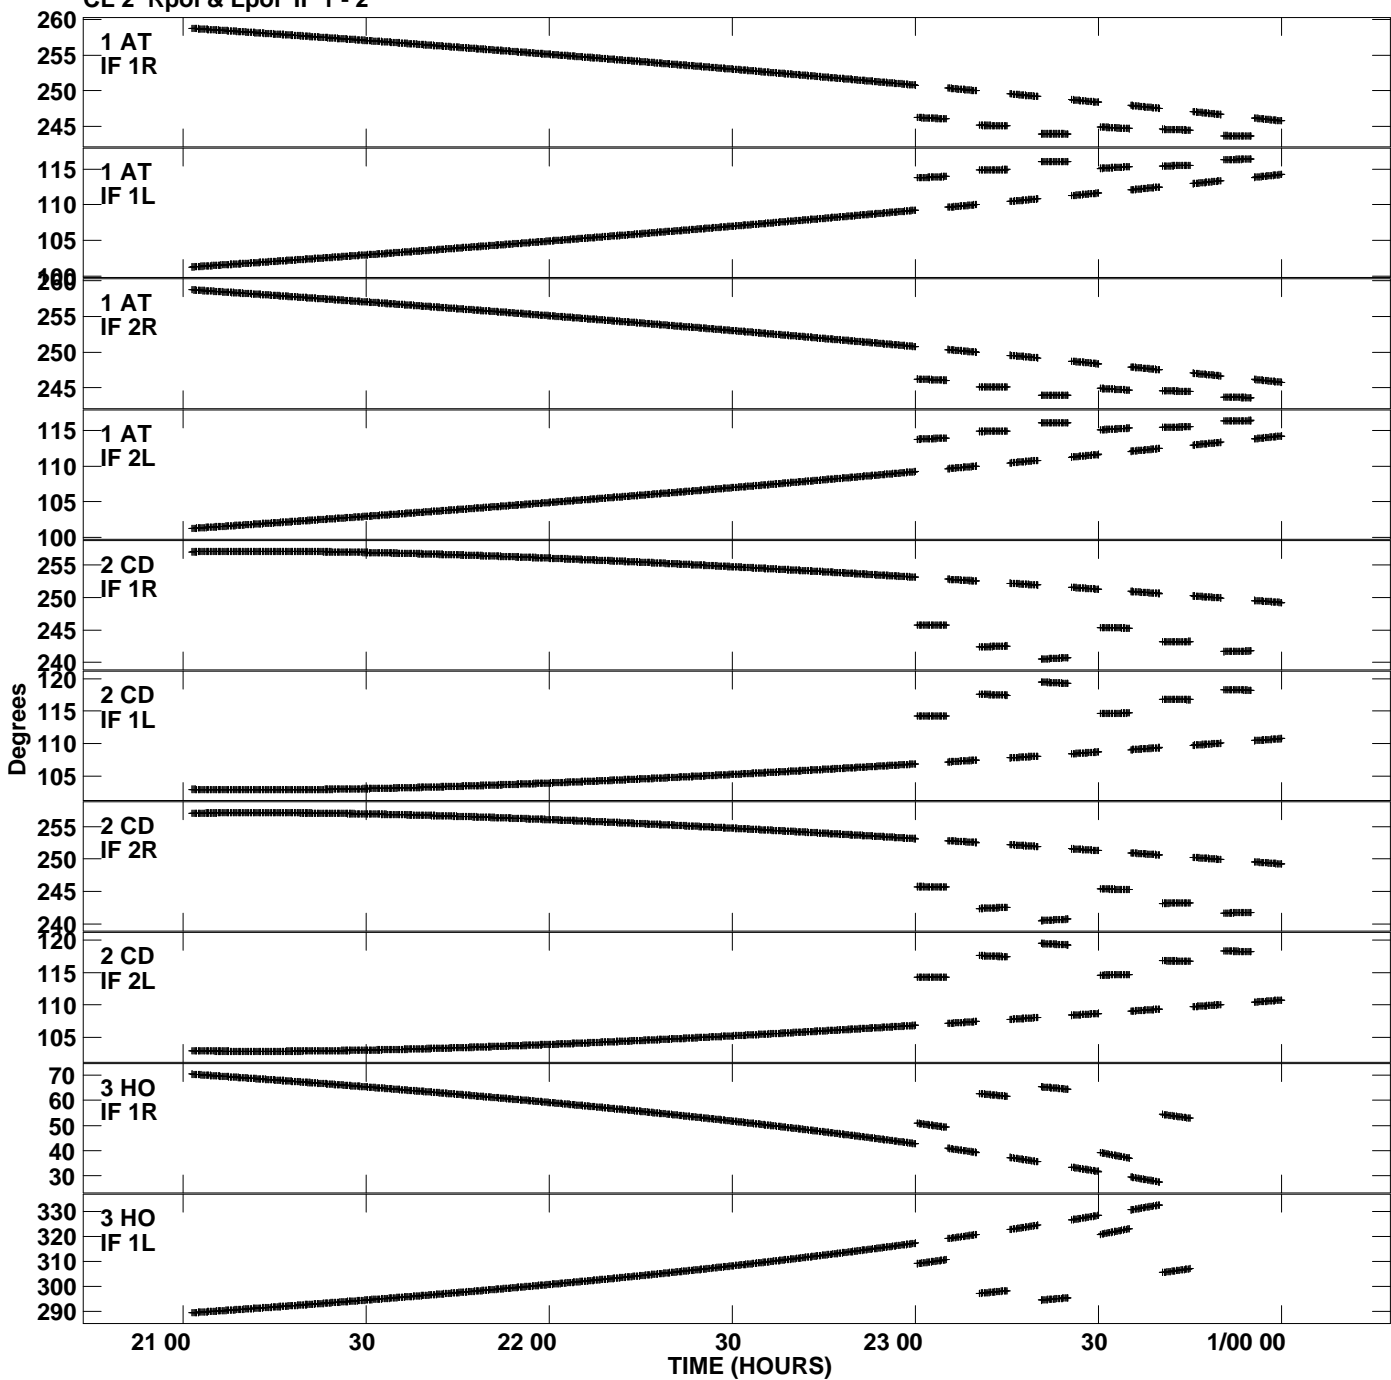

Plot file version 1 created 05-OCT-2010 21:55:09  
Gain phs vs UTC time for VT10J.UVDATA.1  
CL 2 Rpol & Lpol IF 1 - 2

Plot file version 2 created 05-OCT-2010 21:55:09  
 Gain phs vs UTC time for VT10J.UVDATA.1  
 CL 2 Rpol & Lpol IF 1 - 2